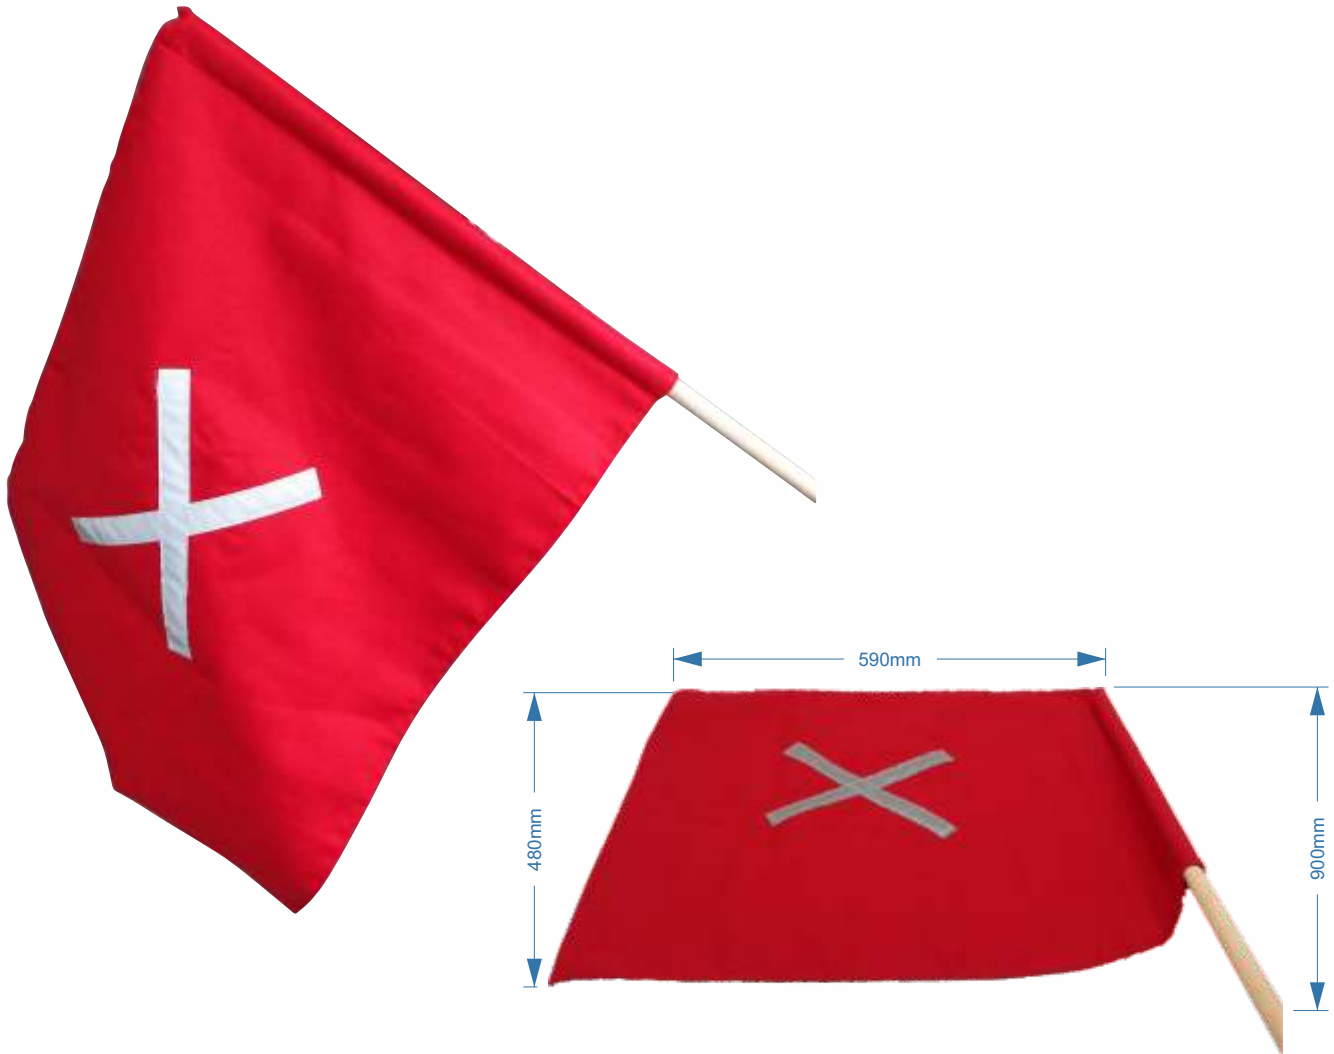

SPEC SHEET

Red Reflective Flag c/w Wooden Handle

- Light Weight
- Made from durable cotton twill fabric
- Colour Red
- Flag Size: 590x490mm
- 90mm (15mm Ø) Wooden Pole
- 240x170mm Silver Reflective Cross in center
- Silver Reflective Cross on both Sides of Flag